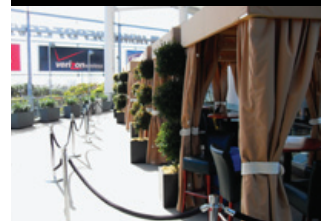

Event Suites at The Home Depot Center are the perfect setting for group entertaining in a private space. The largest suites in the stadium, Event Suites accommodate 26 to 51 guests, and offer services and amenities to make the event experience unforgettable for your party.

Suite Features:

- Indoor and outdoor seating
- Climate controlled setting
- Flat screen television
- Extensive catering menu options
- Suite servers
- Refrigerator and sink
- American Express Stadium Club access
- VIP entrance and will call access
- Ability to purchase additional standing room only tickets
- Four (4) preferred parking passes

Event Suite prices range from $100 - $150 per ticket depending on the event.

TERRACE CABANAS

Our stylish cabanas on the West Terrace of the American Express Stadium Club are a great place to enjoy a private setting with incredible views, food and beverage, and personal wait service. Rent an individual 4-person cabana for a small group, or the entire cabana space for up to 24 people for larger groups.

Terrace Cabana Features:

- High top table and chairs
- Appetizers and non-alcoholic beverages
- Waiter/waitress service
- American Express Stadium Club access
- VIP entrance and will call access
- One (1) preferred parking pass per cabana

Terrace Cabana prices range from $400 - $500 per ticket, depending on the event.

**FOR INFORMATION CALL PREMIUM SEATING AT 310-630-2229 OR
EMAIL PREMIUM@LAGALAXY.COM**